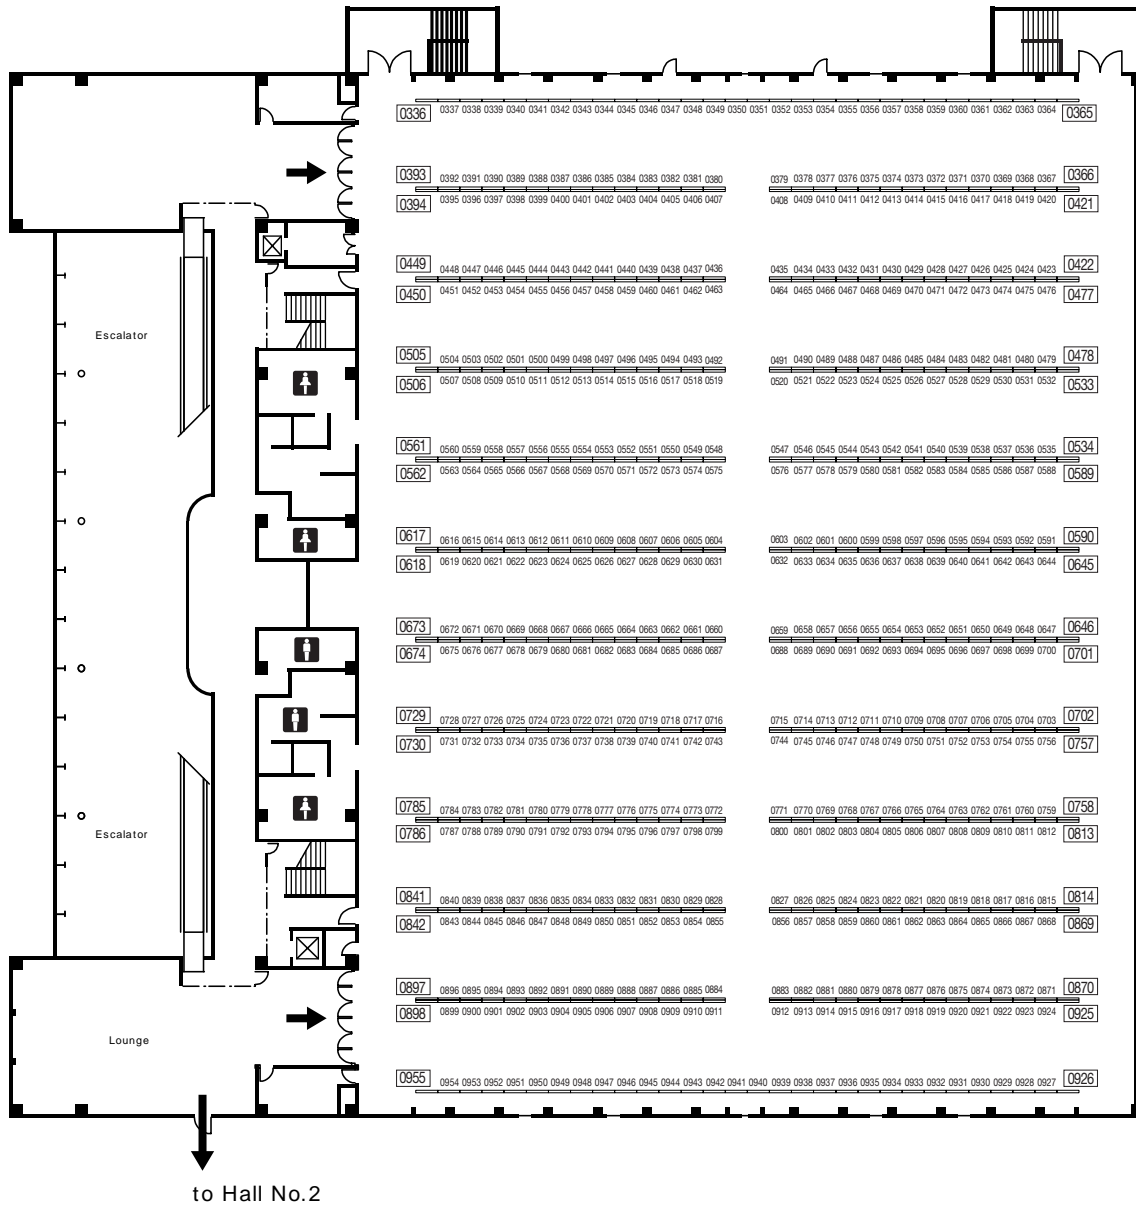

Poster Panel Layout

【Poster 1(Kobe International Exhibition Hall No.1, 1F)】

Poster Number 0001 ~ 0335

【Poster 2(Kobe International Exhibition Hall No.1, 2F)】

Poster Number 0336 ~ 0955

【Poster 3(World Memorial Hall)】

Poster Number 0956 ~ 1520 , Panel Exhibition on Gender Equality