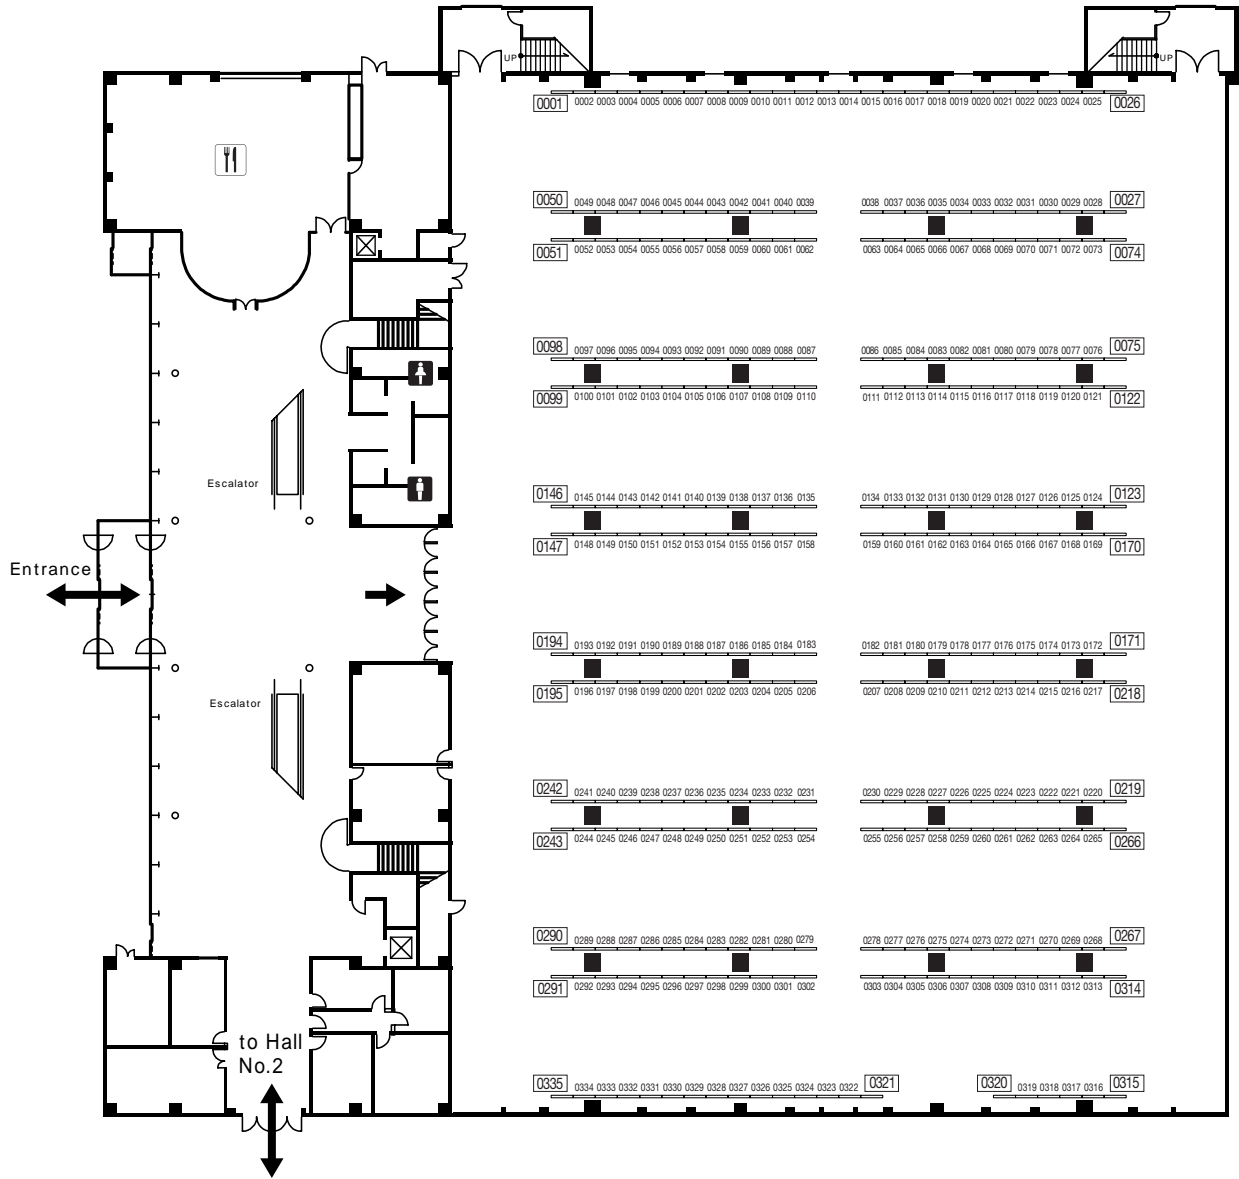

Poster Panel Layout

【Poster 1(Kobe International Exhibition Hall No.1, 1F)】

Poster Number 0001 ~ 0335

【Poster 2(Kobe International Exhibition Hall No.1, 2F)】

Poster Number 0336 ~ 0955

【Poster 3(World Memorial Hall)】

Poster Number 0956 ~ 1520 , Panel Exhibition on Gender Equality