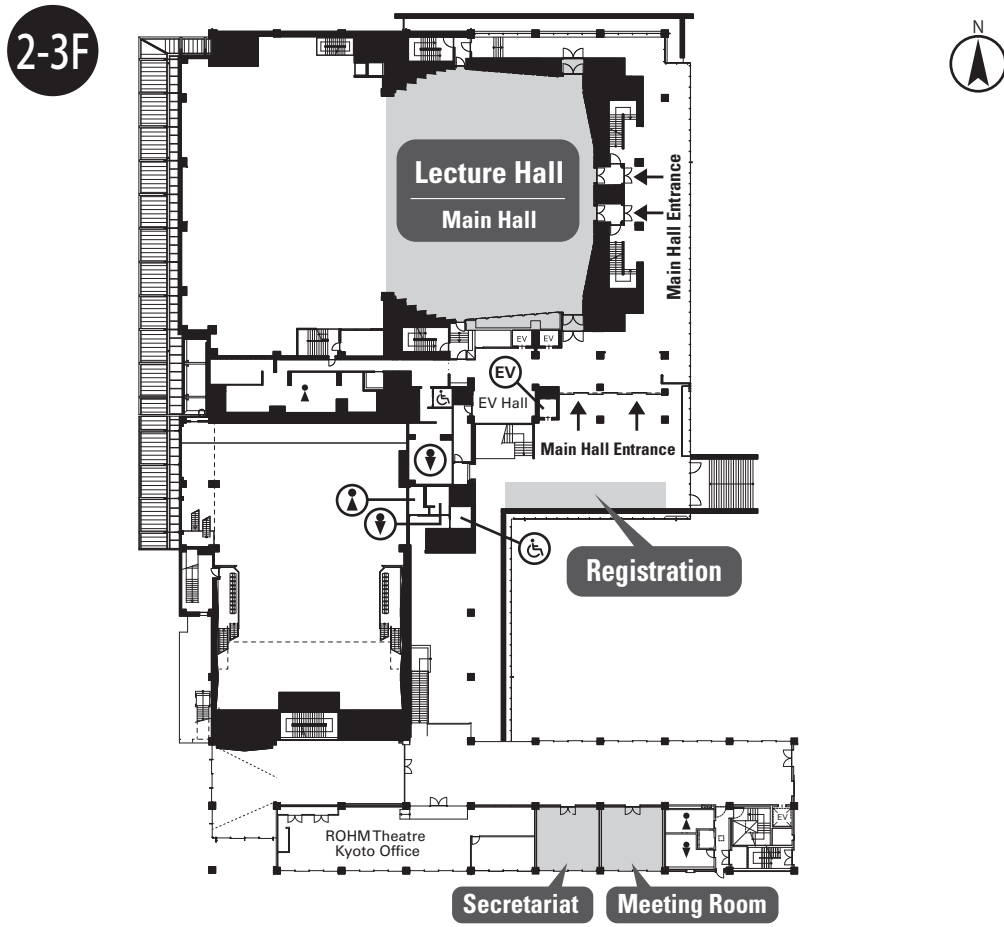

Floor Plan

ROHM Theatre Kyoto

1F

Floor Plan

Miyako Messe