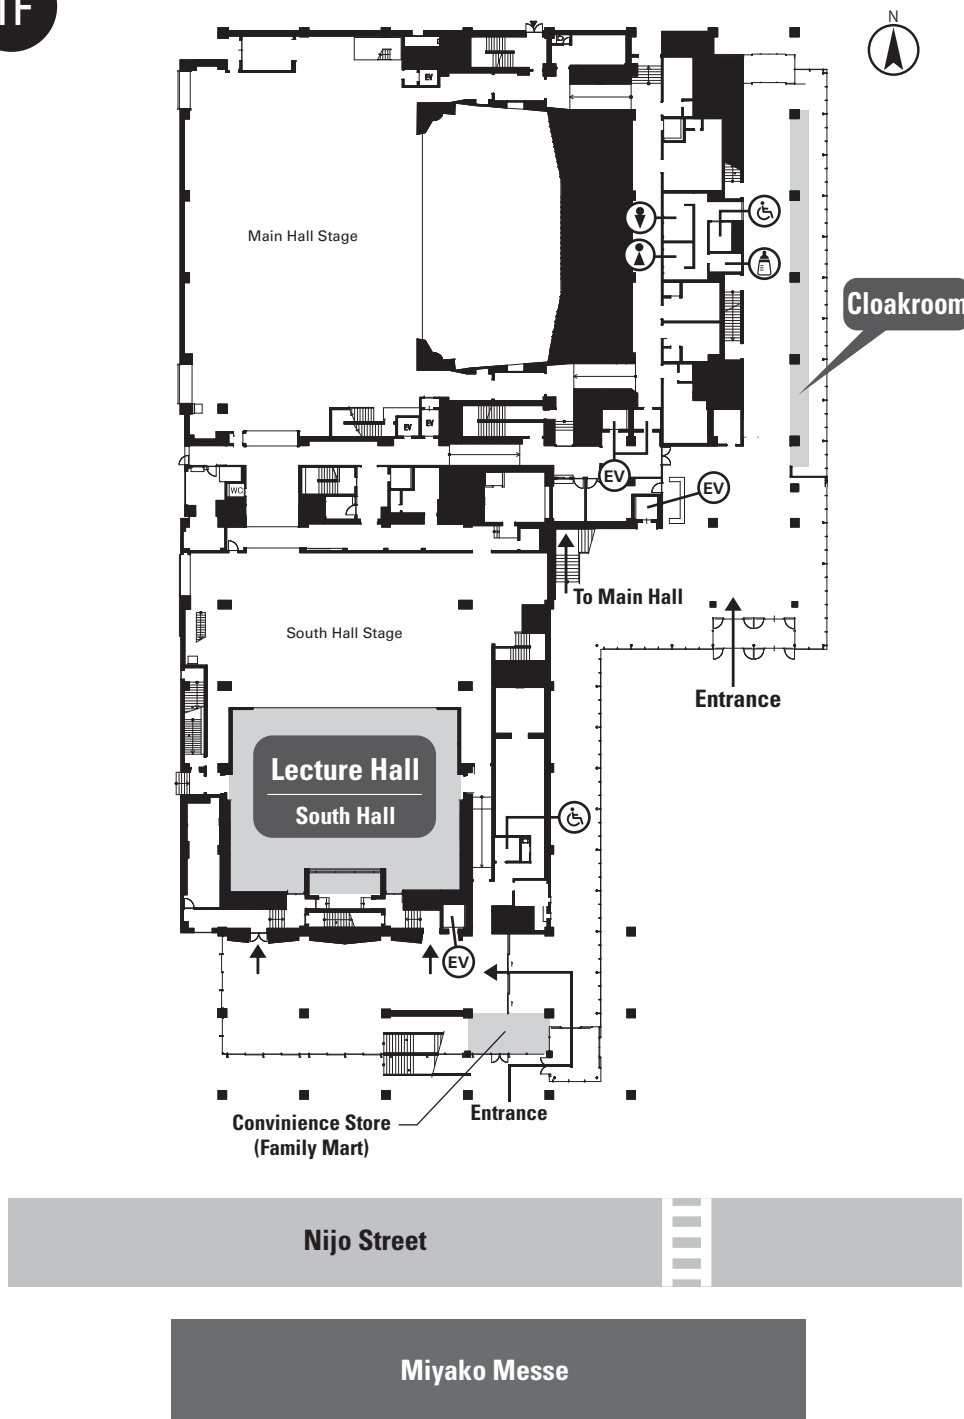

Floor Plan

ROHM Theatre Kyoto

1F

Floor Plan

Miyako Messe