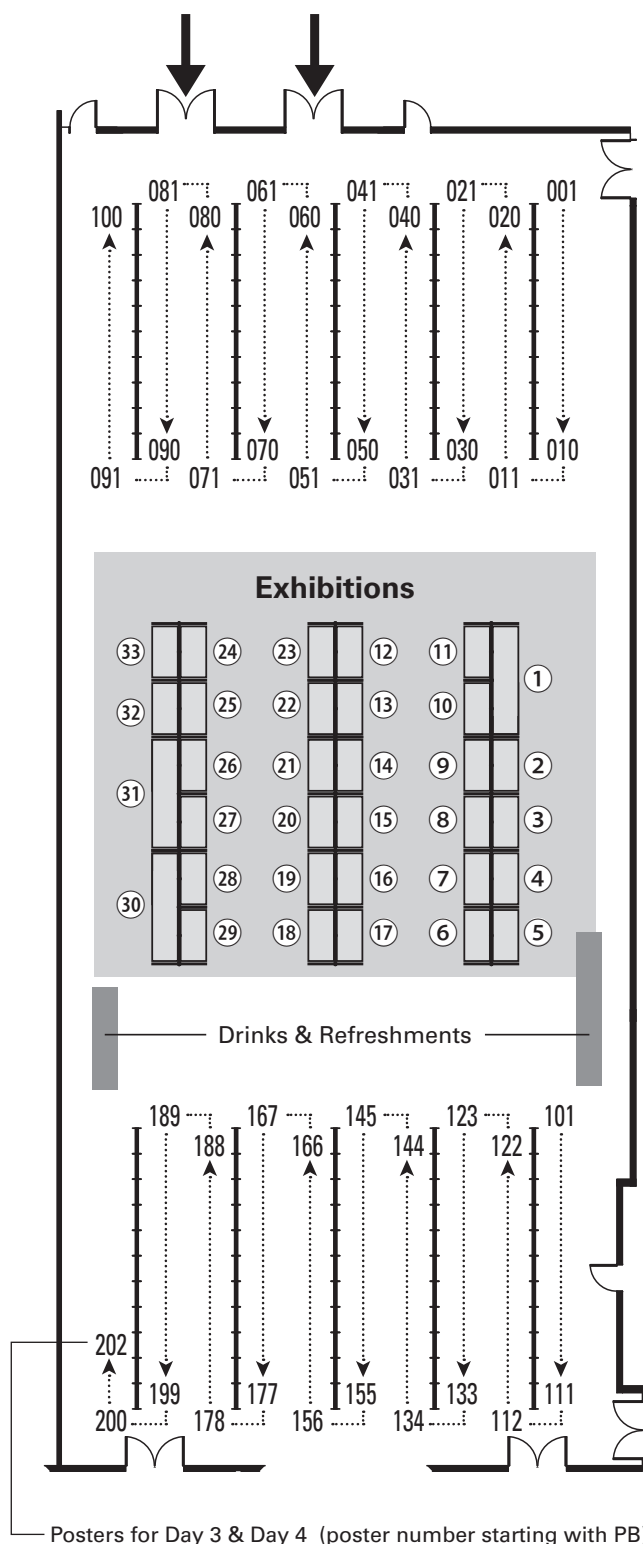

Posters / Exhibitions

Exhibitions and Sponsors

- ① Sowa Trading Co., Inc.
- ② AS ONE Corporation
- ③ SHIMADZU CORPORATION
- ④ CS Bio Co.
- ⑤ FUJIFILM Wako Pure Chemical Corporation
- ⑥ PEPTIDE INSTITUTE, INC.
- ⑦ Toray Research Center, Inc.
- ⑧ M&S Instrumets Inc.
- ⑨ KOKUSAN CHEMICAL Co., Ltd.
- ⑩ AJINOMOTO CO., INC.
- ⑪ Bachem AG
- ⑫ Biotage Japan, Ltd.
- ⑬ Shigematsu & Co., Ltd.
- ⑭ Merck Ltd. Japan
- ⑮ NARD Institute, ltd.
- ⑯ Biomatrik Inc.
- ⑰ Hamari Chemicals., Ltd.
- ⑱ KNC Laboratories Co., Ltd.
- ⑲ Laboratory Design Systems Corp.
- ⑳ GL BIOCHEM(SHANGHAI) LTD.
- ㉑ Iris Biotech GmbH
- ㉒ YMC CO., LTD.
- ㉓ CEM Japan K.K.
- ㉔ SHIPS Bioscience, Inc.
- ㉕ Almac Pharmaceutical Services Pte, Ltd.
- ㉖ HiPep Laboratories
- ㉗ HTZ PEPTIDE INC.
- ㉘ HAINAN ZHONGHE PHARMACEUTICAL CO., LTD
- ㉙ ASTECH CORPORATION
- ㉚ Advanced ChemTech
- ㉛ LMS Co., Ltd.
- ㉜ Tosoh Corporation
- ㉝ WATANABE CHEMICAL INDUSTRIES, LTD.