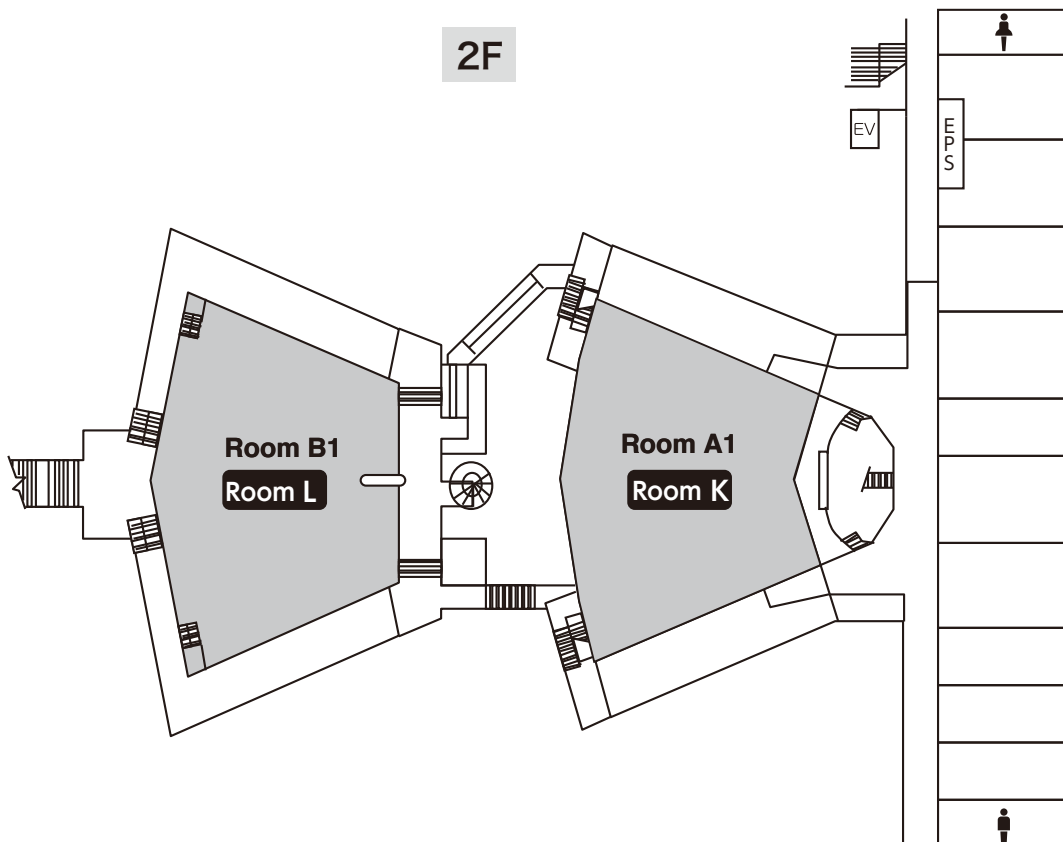

Kumamoto Univ. Kurokami North Campus

General Education Bldg.

| 1F | 2F | 3F | 4F |
|--|---------------------------------|--|---------------------------------------|
| Registration (Student Lobby) | Cloak (Meeting Room1) | Room B-F (B201 B202 E201 E203 E205) | Room J (C401) |
| Secretariat (C104) | Room A (E107) | Room PA~PE (C201 C202 D201 D202 D203) | Room G-I (C301 E303 E305) |
| Exhibition (C101 C102) | | Participants Lounge (C209 C210) | Room PF~PH (D301 D302 D303) |
| Room X (E105) | | Participants Lounge (C304 C305) | Room Y (C311) |

Bus Stop
'Kumamoto Daigaku mae'
(bound for Kumamoto Stn.)

General Education Building

1F

2F

3F

4F

Faculty of Law Main Building

Poster Place