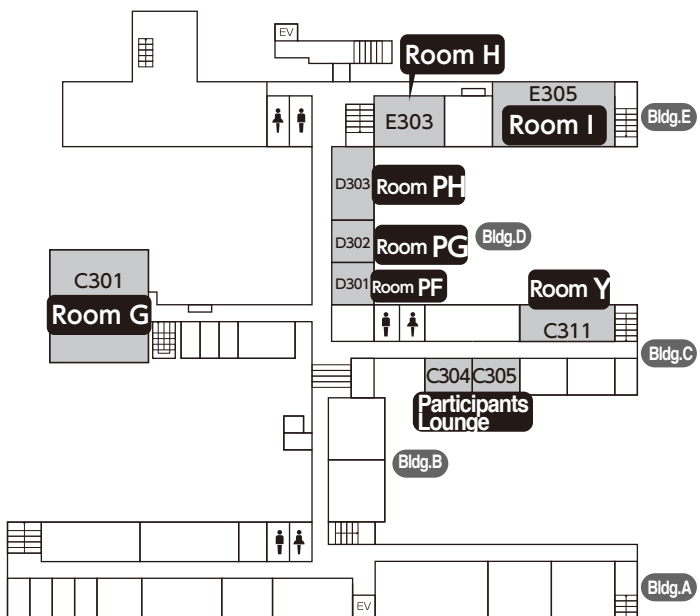

Kumamoto Univ. Kurokami North Campus

General Education Bldg.

| 1F | 2F | 3F | 4F |
|--|---------------------------------|--|---------------------------------------|
| Registration (Student Lobby) | Cloak (Meeting Room1) | Room B-F (B201 B202 E201 E203 E205) | Room J (C401) |
| Secretariat (C104) | Room A (E107) | Room PA~PE (C201 C202 D201 D202 D203) | Room G-I (C301 E303 E305) |
| Exhibition (C101 C102) | | Participants Lounge (C209 C210) | Room PF~PH (D301 D302 D303) |
| Room X (E105) | | Participants Lounge (C304 C305) | Room Y (C311) |

Bus Stop
'Kumamoto Daigaku mae'
(bound for Kumamoto Stn.)

General Education Building

1F

2F

3F

4F

Faculty of Law Main Building

Poster Place