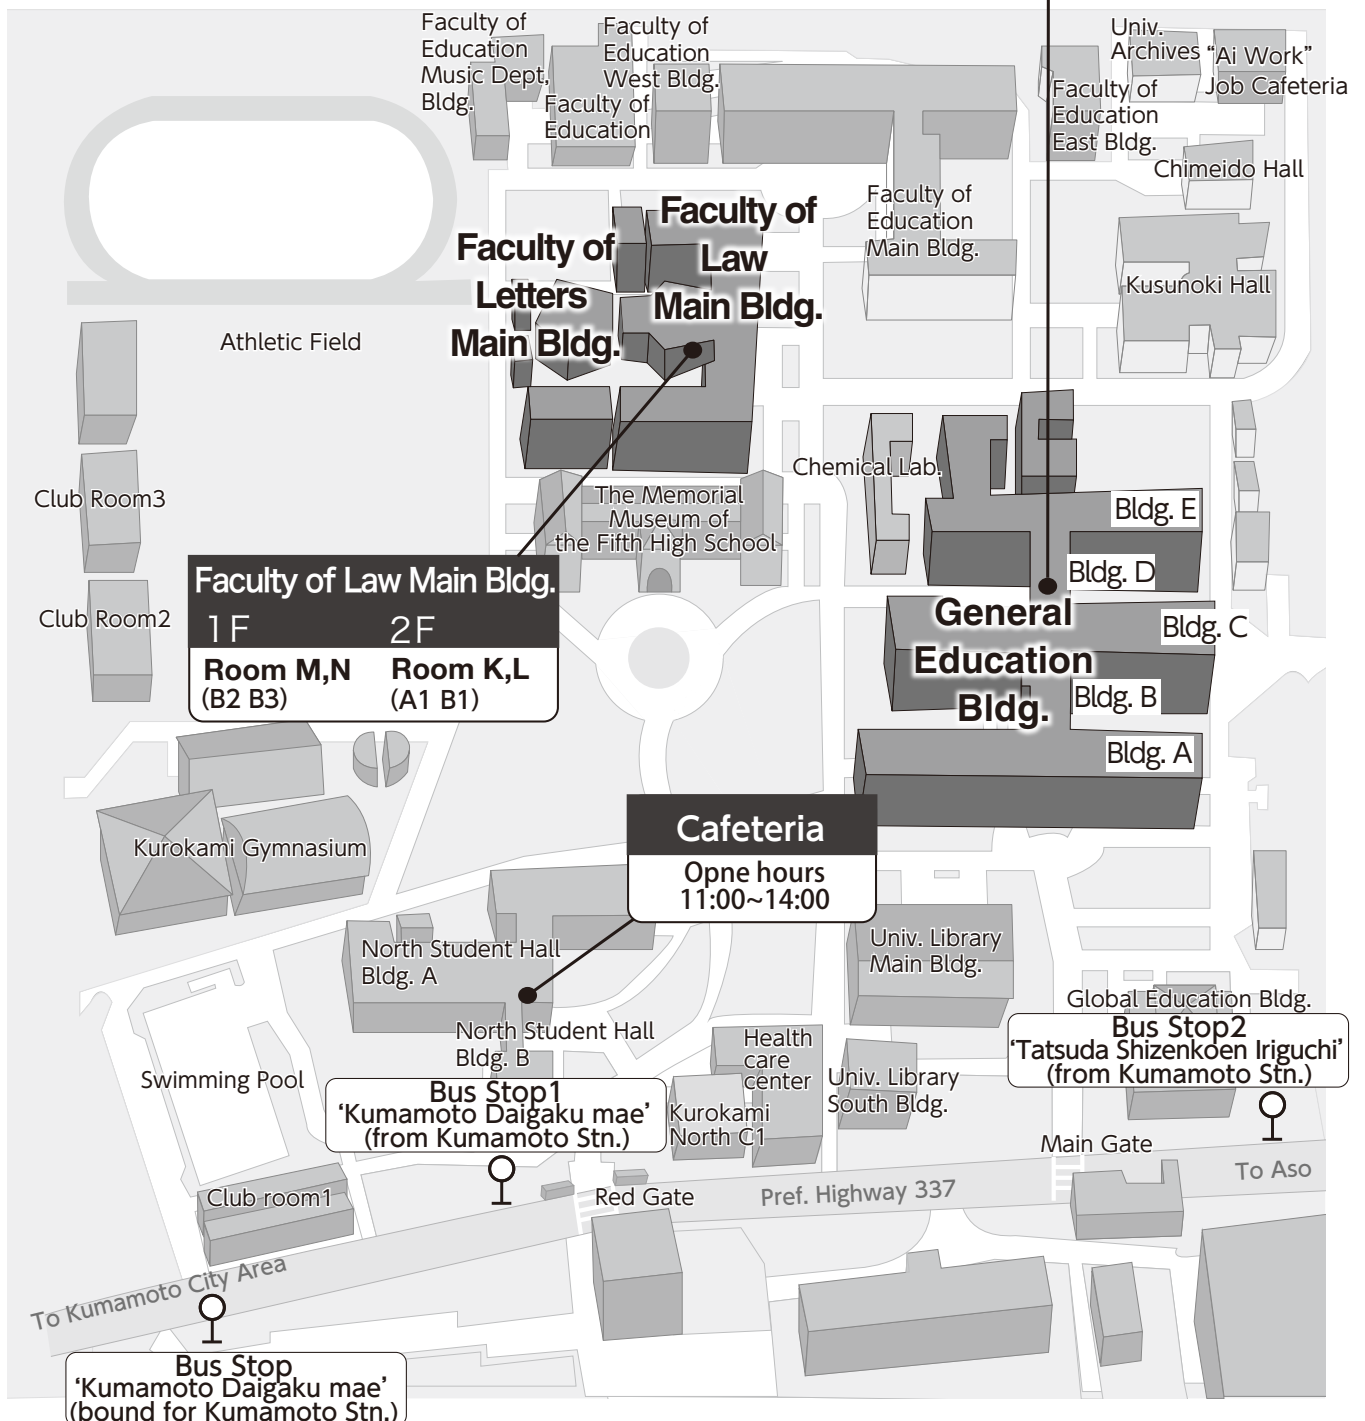

Kumamoto Univ. Kurokami North Campus

General Education Bldg.

| 1F | 2F | 3F | 4F |
|--|---------------------------------|--|---------------------------------------|
| Registration (Student Lobby) | Cloak (Meeting Room1) | Room B-F (B201 B202 E201 E203 E205) | Room J (C401) |
| Secretariat (C104) | Room A (E107) | Room PA~PE (C201 C202 D201 D202 D203) | Room G-I (C301 E303 E305) |
| Exhibition (C101 C102) | | Participants Lounge (C209 C210) | Room PF~PH (D301 D302 D303) |
| Room X (E105) | | Participants Lounge (C304 C305) | Room Y (C311) |

| 1F | 2F |
|----------------------------|----------------------------|
| Room M,N (B2 B3) | Room K,L (A1 B1) |

Cafeteria
Opne hours
11:00~14:00

Bus Stop1
'Kumamoto Daigaku mae'
(from Kumamoto Stn.)

Bus Stop2
'Tatsuda Shizenkoen Iriguchi'
(from Kumamoto Stn.)

Bus Stop
'Kumamoto Daigaku mae'
(bound for Kumamoto Stn.)

General Education Building

1F

2F

3F

4F

Faculty of Law Main Building

Poster Place