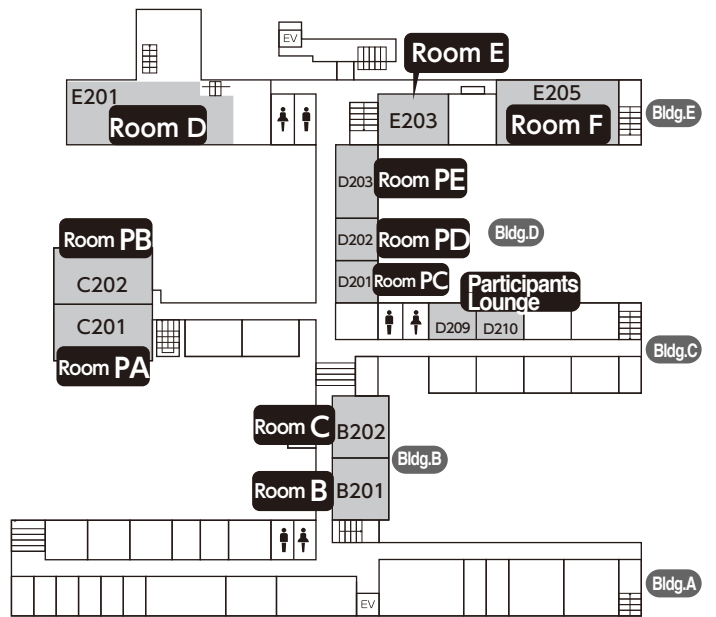

Kumamoto Univ. Kurokami North Campus

General Education Bldg.

| 1F | 2F | 3F | 4F |
|--|---------------------------------|--|---------------------------------------|
| Registration (Student Lobby) | Cloak (Meeting Room1) | Room B-F (B201 B202 E201 E203 E205) | Room J (C401) |
| Secretariat (C104) | Room A (E107) | Room PA~PE (C201 C202 D201 D202 D203) | Room G-I (C301 E303 E305) |
| Exhibition (C101 C102) | | Participants Lounge (C209 C210) | Room PF~PH (D301 D302 D303) |
| Room X (E105) | | Participants Lounge (C304 C305) | Room Y (C311) |

| 1F | 2F |
|----------------------------|----------------------------|
| Room M,N (B2 B3) | Room K,L (A1 B1) |

Cafeteria
Opne hours
11:00~14:00

Bus Stop1
'Kumamoto Daigaku mae'
(from Kumamoto Stn.)

Bus Stop2
'Tatsuda Shizenkoen Iriguchi'
(from Kumamoto Stn.)

Bus Stop
'Kumamoto Daigaku mae'
(bound for Kumamoto Stn.)

General Education Building

1F

2F

3F

4F

Faculty of Law Main Building

Poster Place