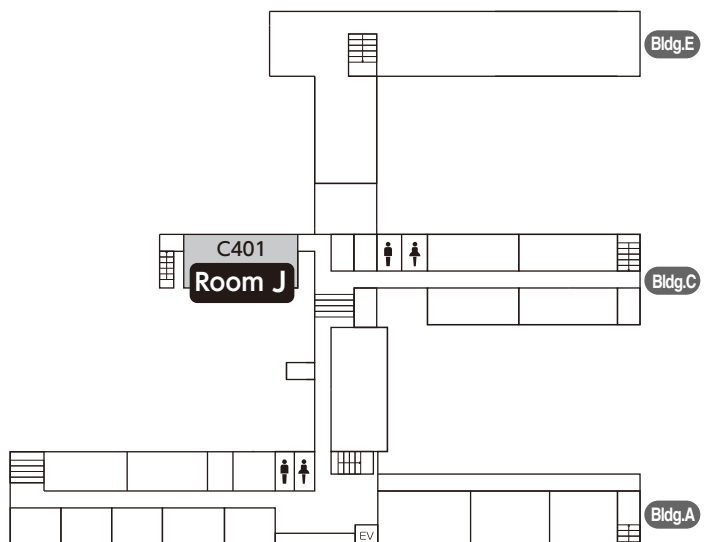

Kumamoto Univ. Kurokami North Campus

General Education Bldg.

| 1F | 2F | 3F | 4F |
|--|---------------------------------|--|---------------------------------------|
| Registration (Student Lobby) | Cloak (Meeting Room1) | Room B-F (B201 B202 E201 E203 E205) | Room J (C401) |
| Secretariat (C104) | Room A (E107) | Room PA~PE (C201 C202 D201 D202 D203) | Room G-I (C301 E303 E305) |
| Exhibition (C101 C102) | | Participants Lounge (C209 C210) | Room PF~PH (D301 D302 D303) |
| Room X (E105) | | Participants Lounge (C304 C305) | Room Y (C311) |

Bus Stop
'Kumamoto Daigaku mae'
(bound for Kumamoto Stn.)

General Education Building

1F

2F

3F

4F

Faculty of Law Main Building

Poster Place