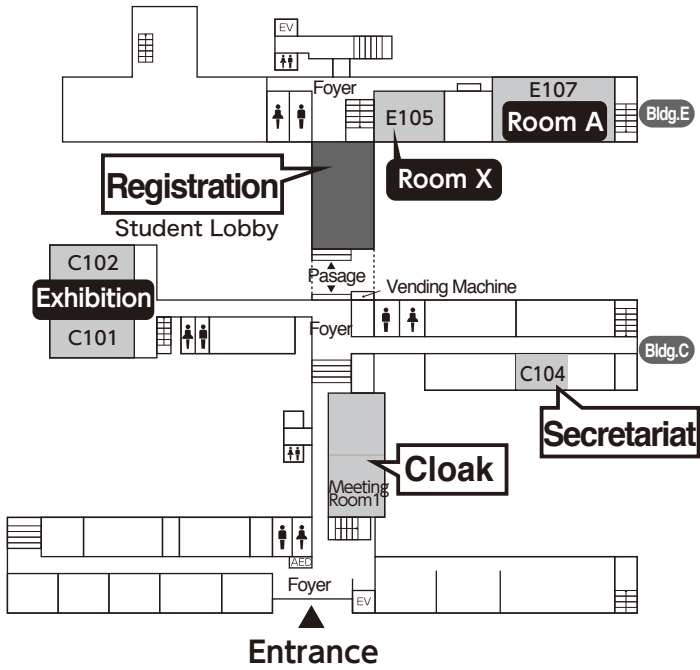

Kumamoto Univ. Kurokami North Campus

General Education Bldg.

| 1F | 2F | 3F | 4F |
|--|---------------------------------|--|---------------------------------------|
| Registration (Student Lobby) | Cloak (Meeting Room1) | Room B-F (B201 B202 E201 E203 E205) | Room J (C401) |
| Secretariat (C104) | Room A (E107) | Room PA~PE (C201 C202 D201 D202 D203) | Room G-I (C301 E303 E305) |
| Exhibition (C101 C102) | | Participants Lounge (C209 C210) | Room PF~PH (D301 D302 D303) |
| Room X (E105) | | Participants Lounge (C304 C305) | Room Y (C311) |

| 1F | 2F |
|----------------------------|----------------------------|
| Room M,N (B2 B3) | Room K,L (A1 B1) |

Cafeteria
Opne hours
11:00~14:00

Bus Stop1
'Kumamoto Daigaku mae'
(from Kumamoto Stn.)

Bus Stop2
'Tatsuda Shizenkoen Iriguchi'
(from Kumamoto Stn.)

Bus Stop
'Kumamoto Daigaku mae'
(bound for Kumamoto Stn.)

General Education Building

1F

2F

3F

4F

Faculty of Law Main Building

Poster Place