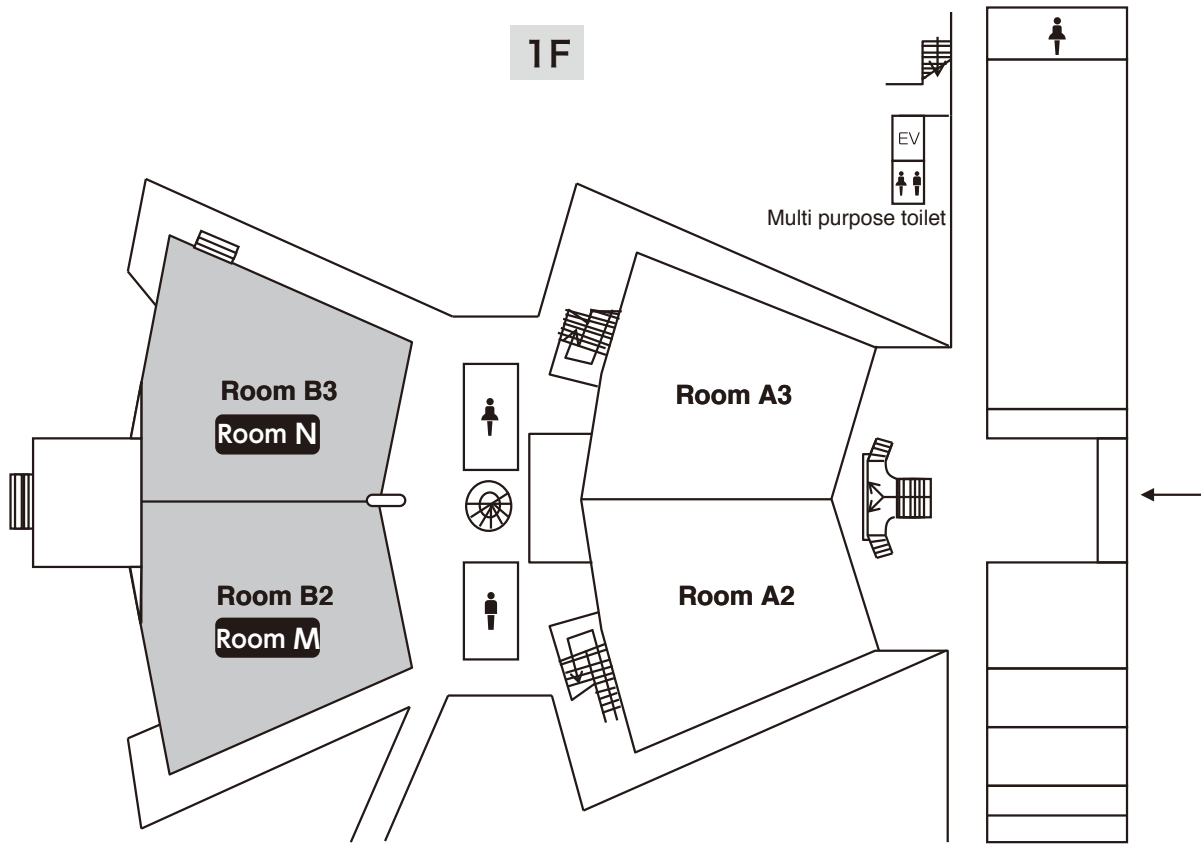

Kumamoto Univ. Kurokami North Campus

General Education Bldg.

| 1F | 2F | 3F | 4F |
|--|---------------------------------|--|---------------------------------------|
| Registration (Student Lobby) | Cloak (Meeting Room1) | Room B-F (B201 B202 E201 E203 E205) | Room J (C401) |
| Secretariat (C104) | Room A (E107) | Room PA~PE (C201 C202 D201 D202 D203) | Room G-I (C301 E303 E305) |
| Exhibition (C101 C102) | | Participants Lounge (C209 C210) | Room PF~PH (D301 D302 D303) |
| Room X (E105) | | Participants Lounge (C304 C305) | Room Y (C311) |

Bus Stop
'Kumamoto Daigaku mae'
(bound for Kumamoto Stn.)

General Education Building

1F

2F

3F

4F

Faculty of Law Main Building

Poster Place